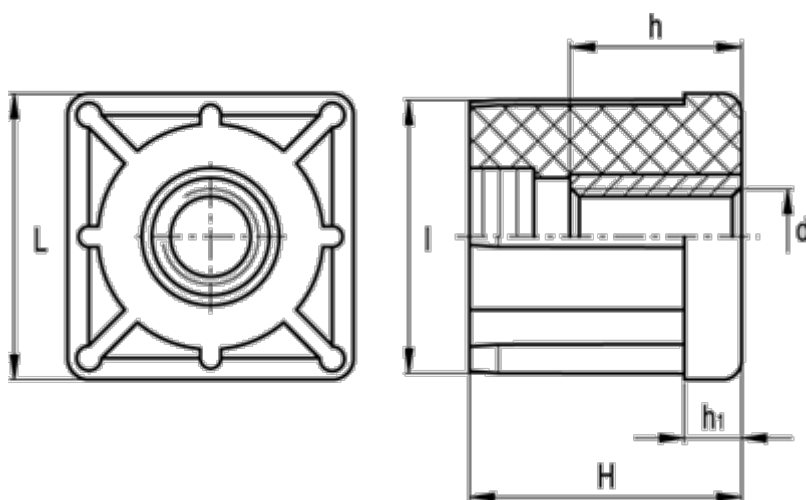

Data Sheet

Article number: 2310320093
Description: E+G Square end-cap
NDX.Q-40x2-M12

Measures

| | | |
|--------------------|--------|---------------------------|
| d | = M12 | Tube wall thickness = 2.0 |
| h | = 10 | Weight (g) = 47 |
| H | = 38 | |
| h1 | = 8 | |
| Internal tube size | = 36.0 | |
| l | = 36.0 | |
| L | = 40 | |
| Outer tube size | = 40 | |